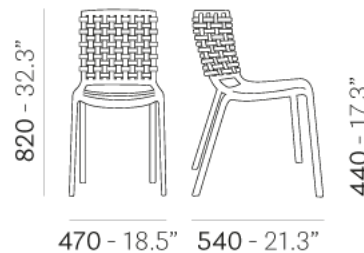

Brand: **Pedrali, Made in Italy**

Item type: Chair

Item Code: 305/MA

Designer: Claudio Dondoli e Marco Pucci

Color: Brown

Dimension:

Click the link for more options and finishes:

<https://www.pedrali.com/en-us/products/chairs-design/tatami-305>